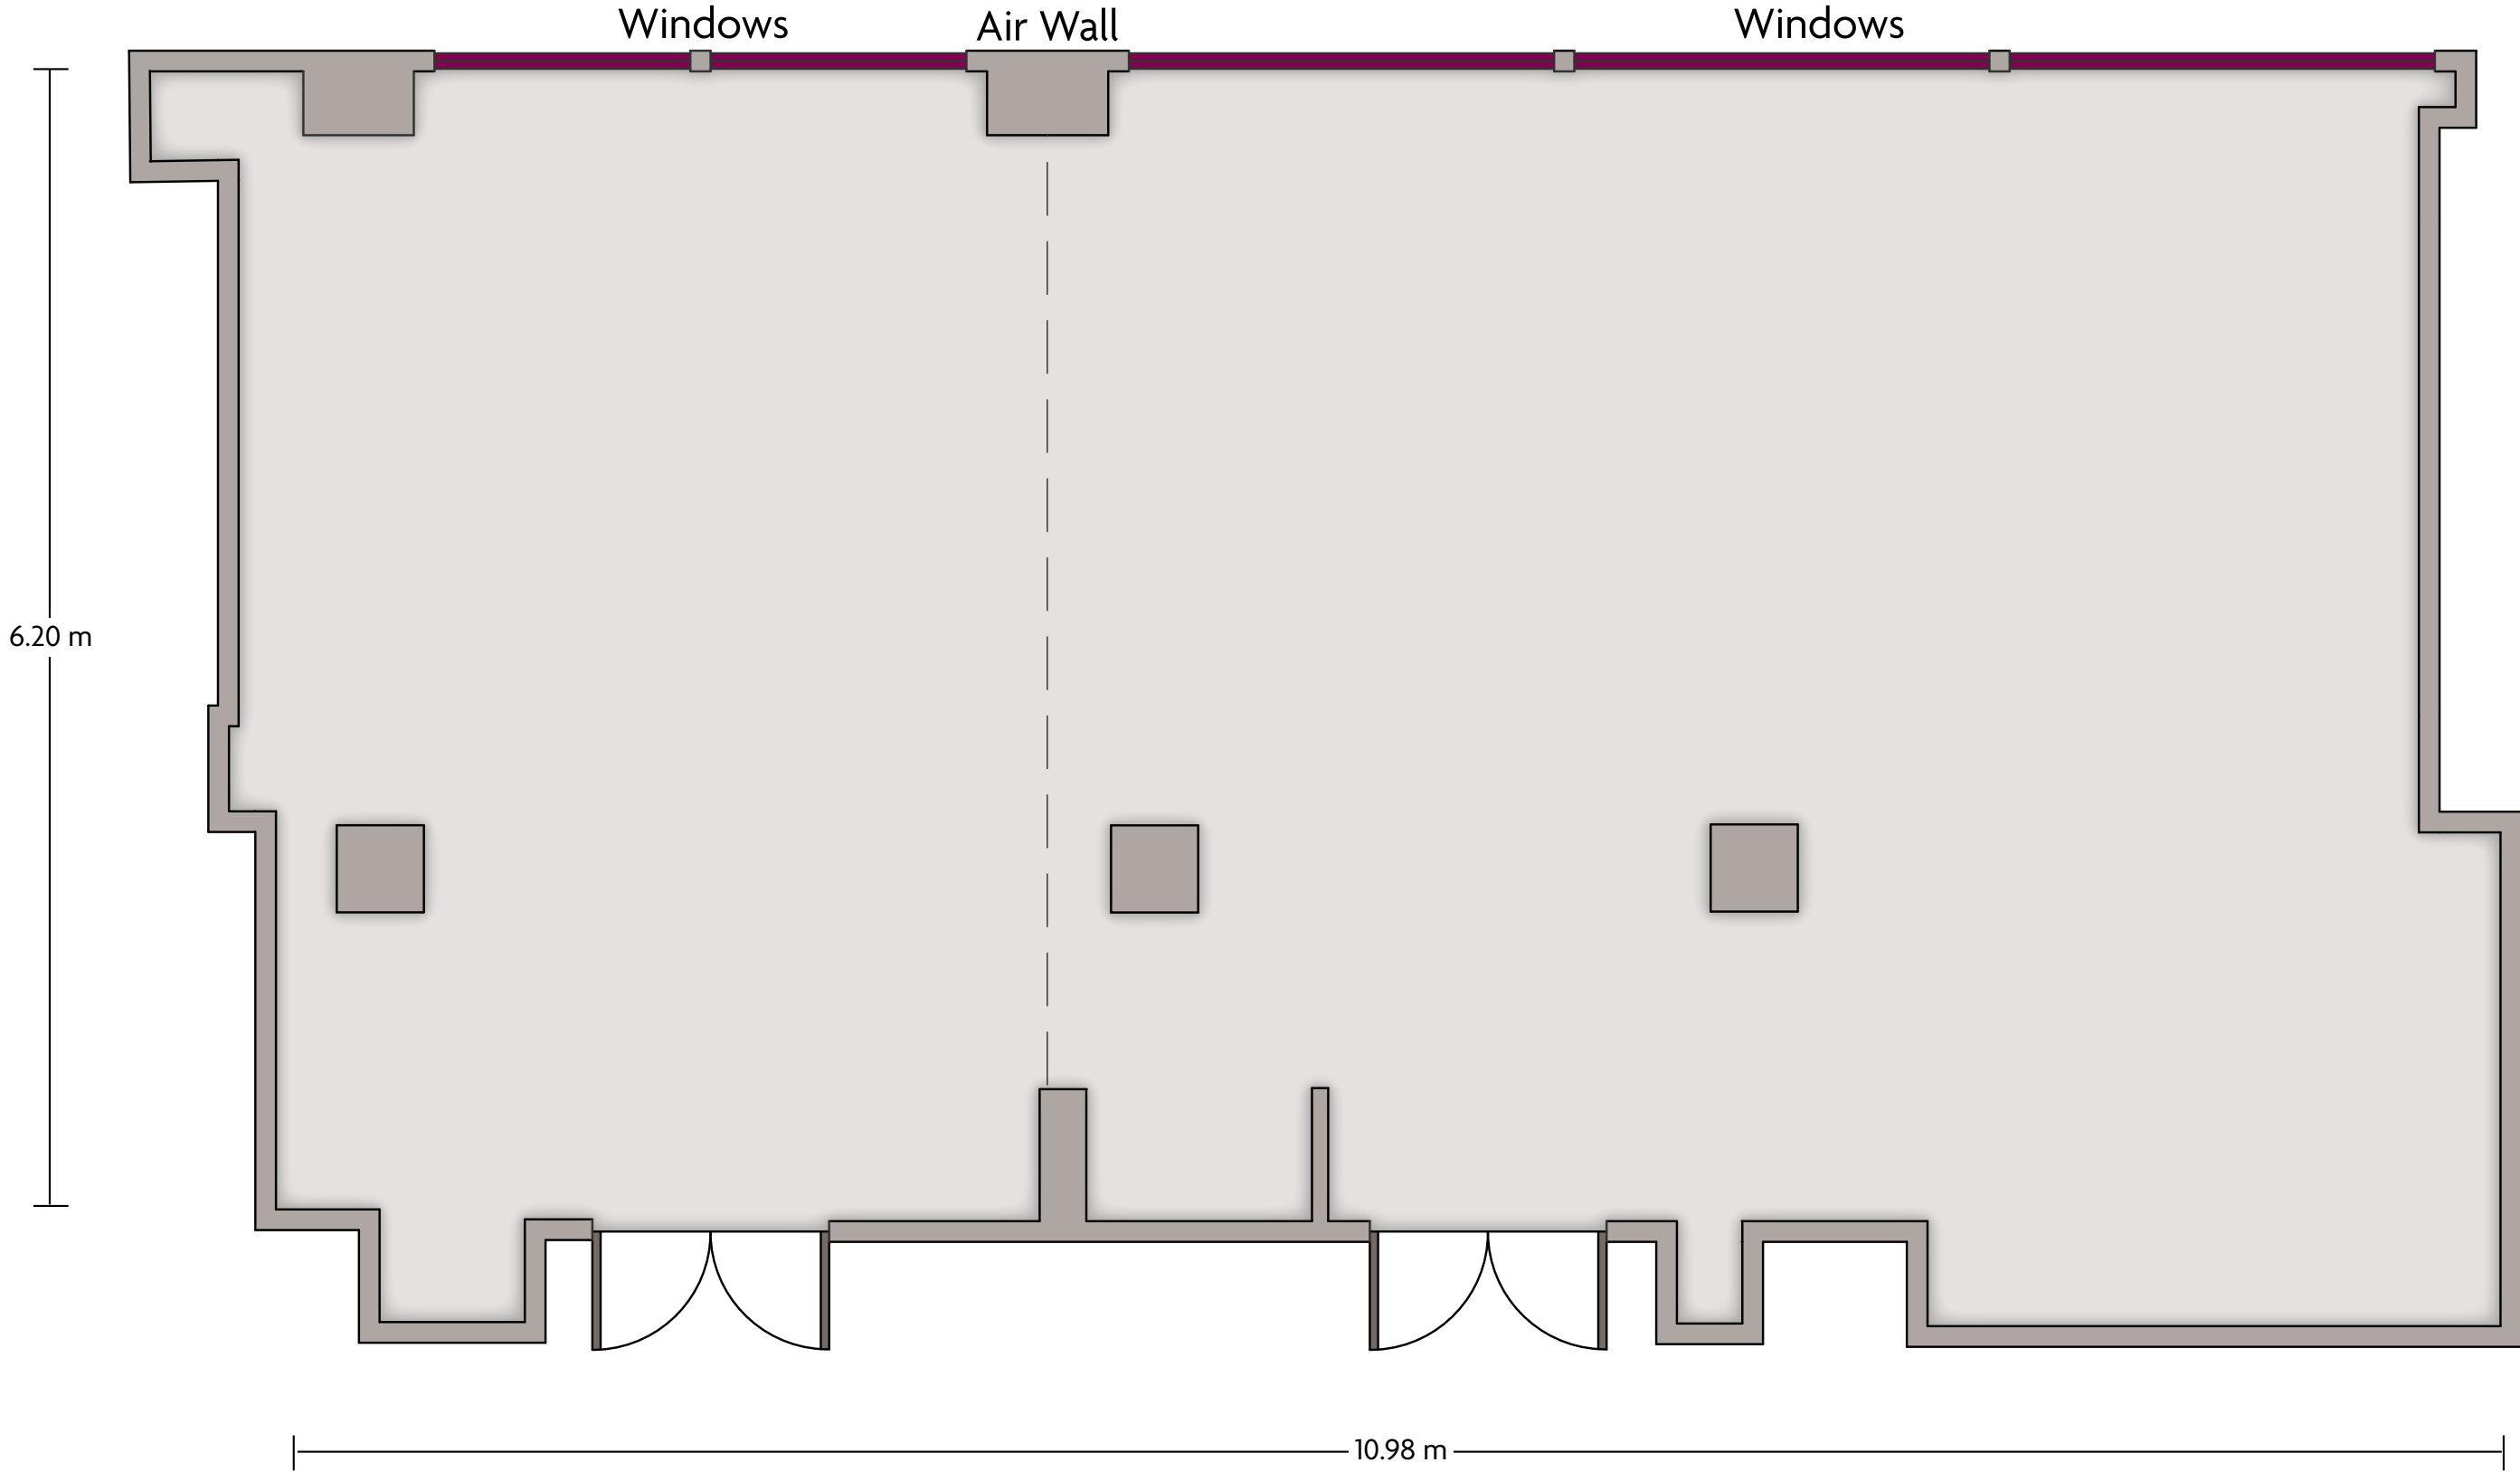

LENGTH: 9.8 m WIDTH: 6.2 m HEIGHT: 2.75 m TOTAL SQUARE METERS: 62.1 m² MAXIMUM CAPACITY: 70 POWER OUTLETS: 11

LENGTH: 5.7 m WIDTH: 3.8 m HEIGHT: 2.75 m TOTAL SQUARE METERS: 22.3 m² MAXIMUM CAPACITY: 60 POWER OUTLETS: 3

LENGTH: 7.0 m WIDTH: 6.2 m HEIGHT: 2.75 m TOTAL SQUARE METERS: 39.9 m² MAXIMUM CAPACITY: 60 POWER OUTLETS: 2

LENGTH: 8.0 m WIDTH: 4.1 m HEIGHT: 2.75 m TOTAL SQUARE METERS: 62.5 m² MAXIMUM CAPACITY: 120 POWER OUTLETS: 5

LENGTH: 11.0 m WIDTH: 6.2 m HEIGHT: 2.75 m TOTAL SQUARE METERS: 62.5 m² MAXIMUM CAPACITY: 120 POWER OUTLETS: 5

LENGTH: 21.0 m WIDTH: 7.4 m HEIGHT: 2.75 m TOTAL SQUARE METERS: 115.5 m² MAXIMUM CAPACITY: 80 POWER OUTLETS: 0