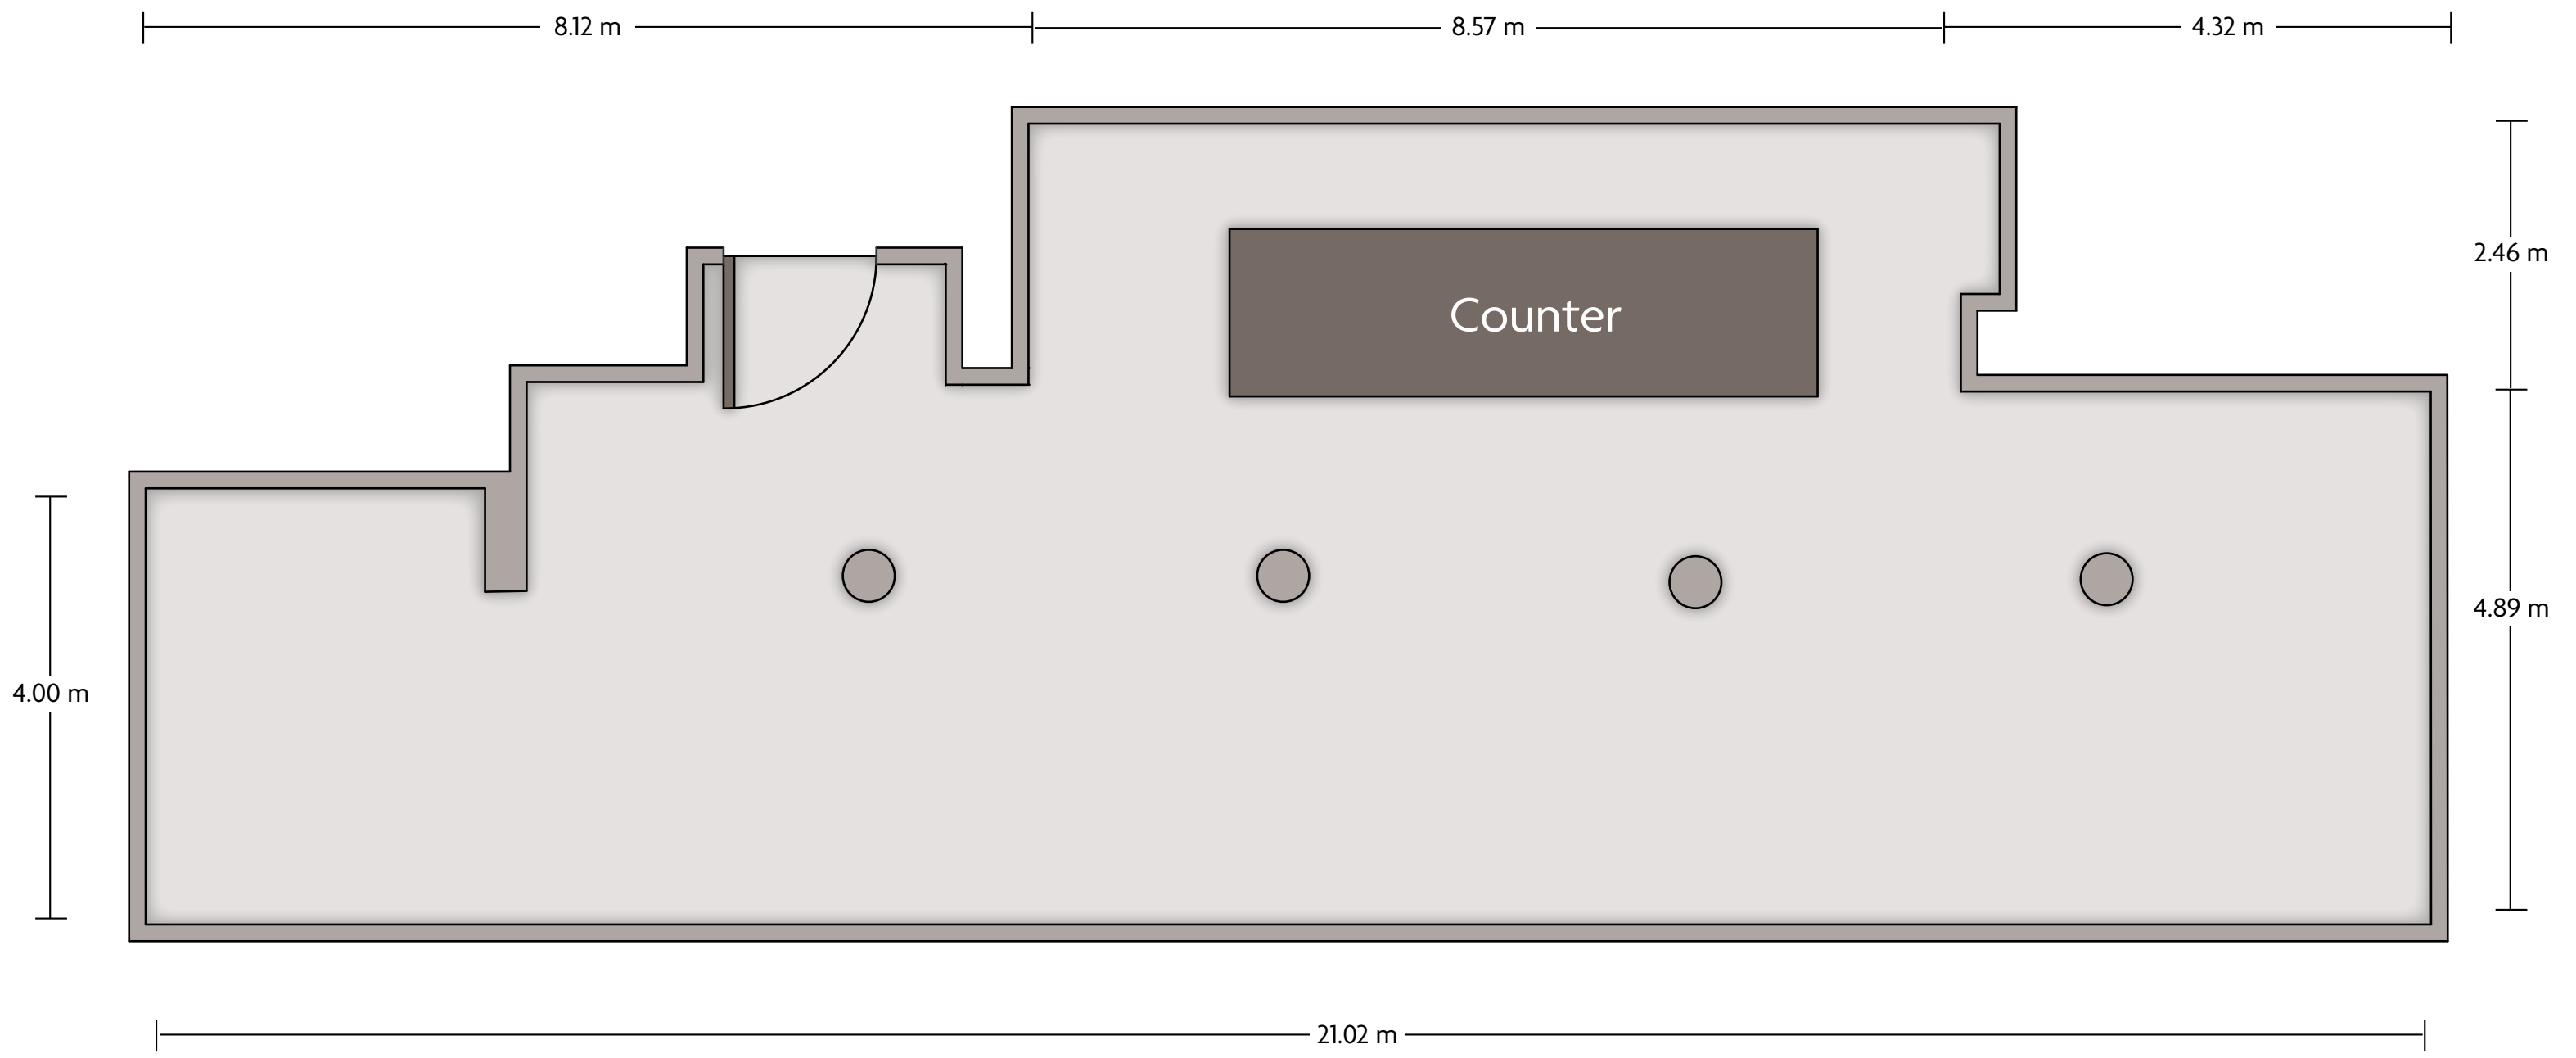

LENGTH: 9.8 m WIDTH: 6.2 m HEIGHT: 2.75 m TOTAL SQUARE METERS: 62.1 m² MAXIMUM CAPACITY: 70 POWER OUTLETS: 11

LENGTH: 5.7 m WIDTH: 3.8 m HEIGHT: 2.75 m TOTAL SQUARE METERS: 22.3 m² MAXIMUM CAPACITY: 60 POWER OUTLETS: 3

LENGTH: 7.0 m WIDTH: 6.2 m HEIGHT: 2.75 m TOTAL SQUARE METERS: 39.9 m² MAXIMUM CAPACITY: 60 POWER OUTLETS: 2

LENGTH: 8.0 m WIDTH: 4.1 m HEIGHT: 2.75 m TOTAL SQUARE METERS: 62.5 m² MAXIMUM CAPACITY: 120 POWER OUTLETS: 5

LENGTH: 11.0 m WIDTH: 6.2 m HEIGHT: 2.75 m TOTAL SQUARE METERS: 62.5 m² MAXIMUM CAPACITY: 120 POWER OUTLETS: 5

LENGTH: 21.0 m WIDTH: 7.4 m HEIGHT: 2.75 m TOTAL SQUARE METERS: 115.5 m² MAXIMUM CAPACITY: 80 POWER OUTLETS: 0