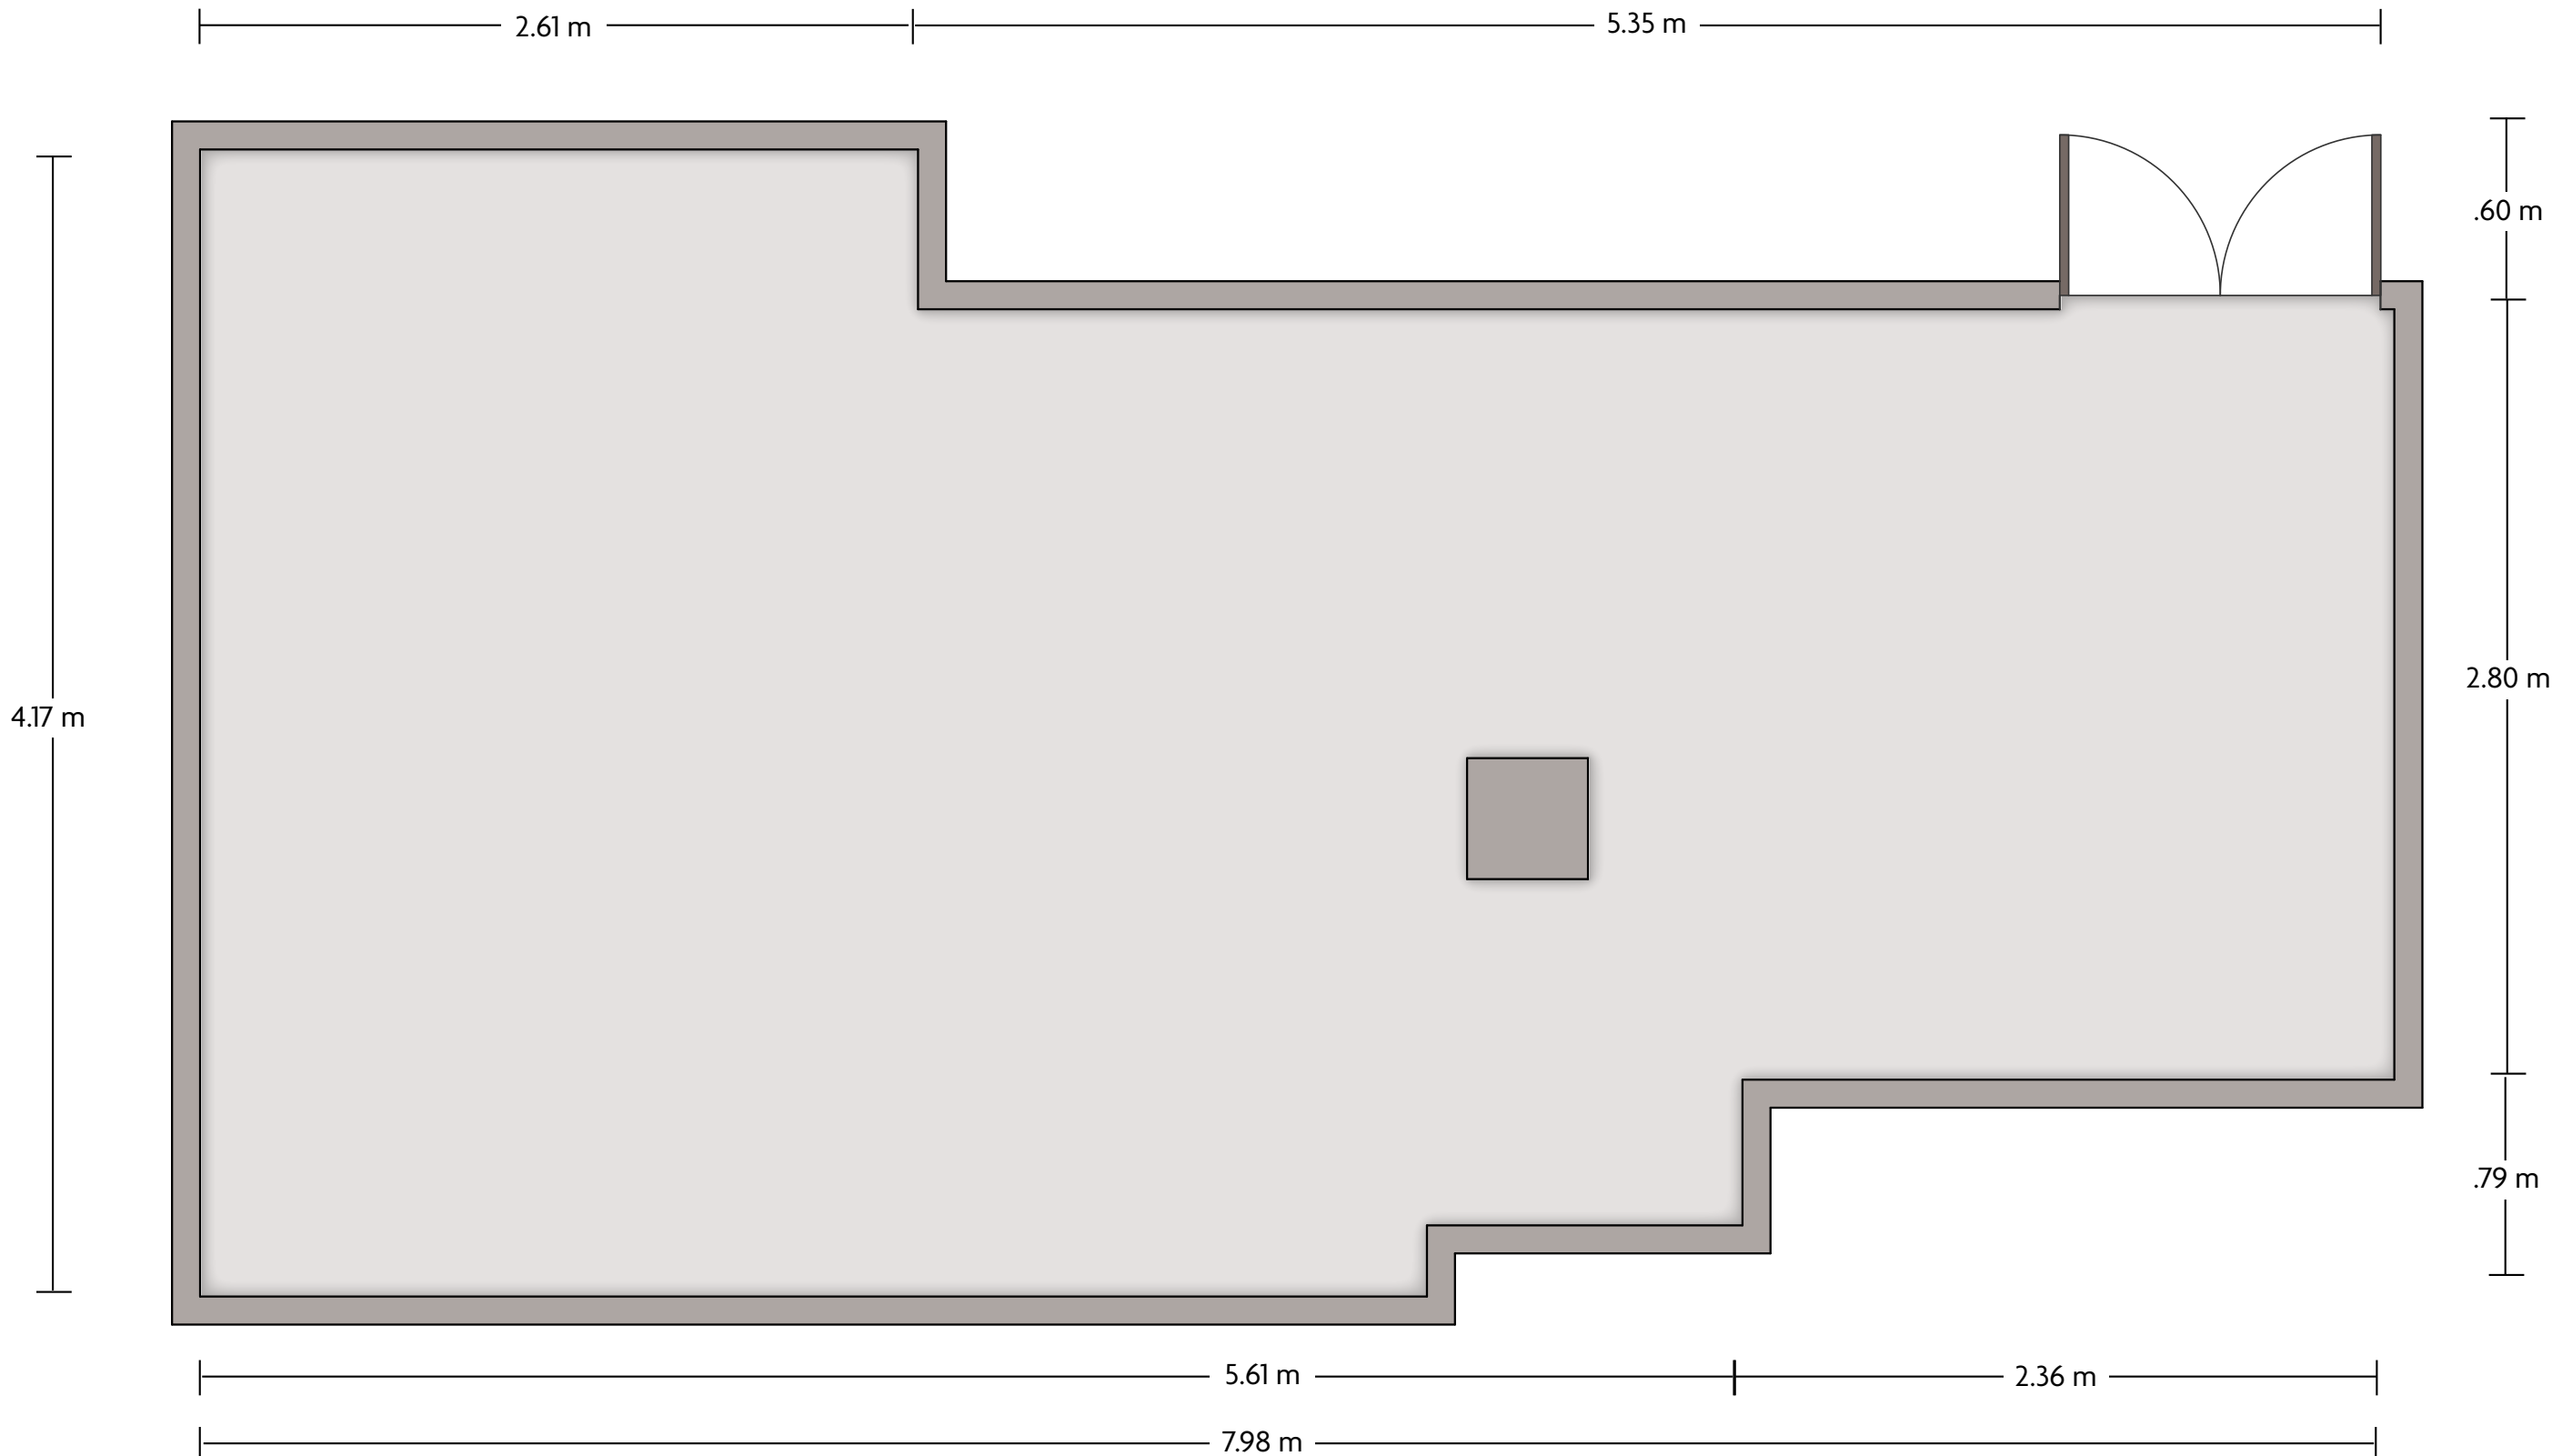

LENGTH: 9.8 m WIDTH: 6.2 m HEIGHT: 2.75 m TOTAL SQUARE METERS: 62.1 m² MAXIMUM CAPACITY: 70 POWER OUTLETS: 11

LENGTH: 5.7 m WIDTH: 3.8 m HEIGHT: 2.75 m TOTAL SQUARE METERS: 22.3 m² MAXIMUM CAPACITY: 60 POWER OUTLETS: 3

LENGTH: 7.0 m WIDTH: 6.2 m HEIGHT: 2.75 m TOTAL SQUARE METERS: 39.9 m² MAXIMUM CAPACITY: 60 POWER OUTLETS: 2

LENGTH: 8.0 m WIDTH: 4.1 m HEIGHT: 2.75 m TOTAL SQUARE METERS: 62.5 m² MAXIMUM CAPACITY: 120 POWER OUTLETS: 5

LENGTH: 11.0 m WIDTH: 6.2 m HEIGHT: 2.75 m TOTAL SQUARE METERS: 62.5 m² MAXIMUM CAPACITY: 120 POWER OUTLETS: 5

LENGTH: 21.0 m WIDTH: 7.4 m HEIGHT: 2.75 m TOTAL SQUARE METERS: 115.5 m² MAXIMUM CAPACITY: 80 POWER OUTLETS: 0