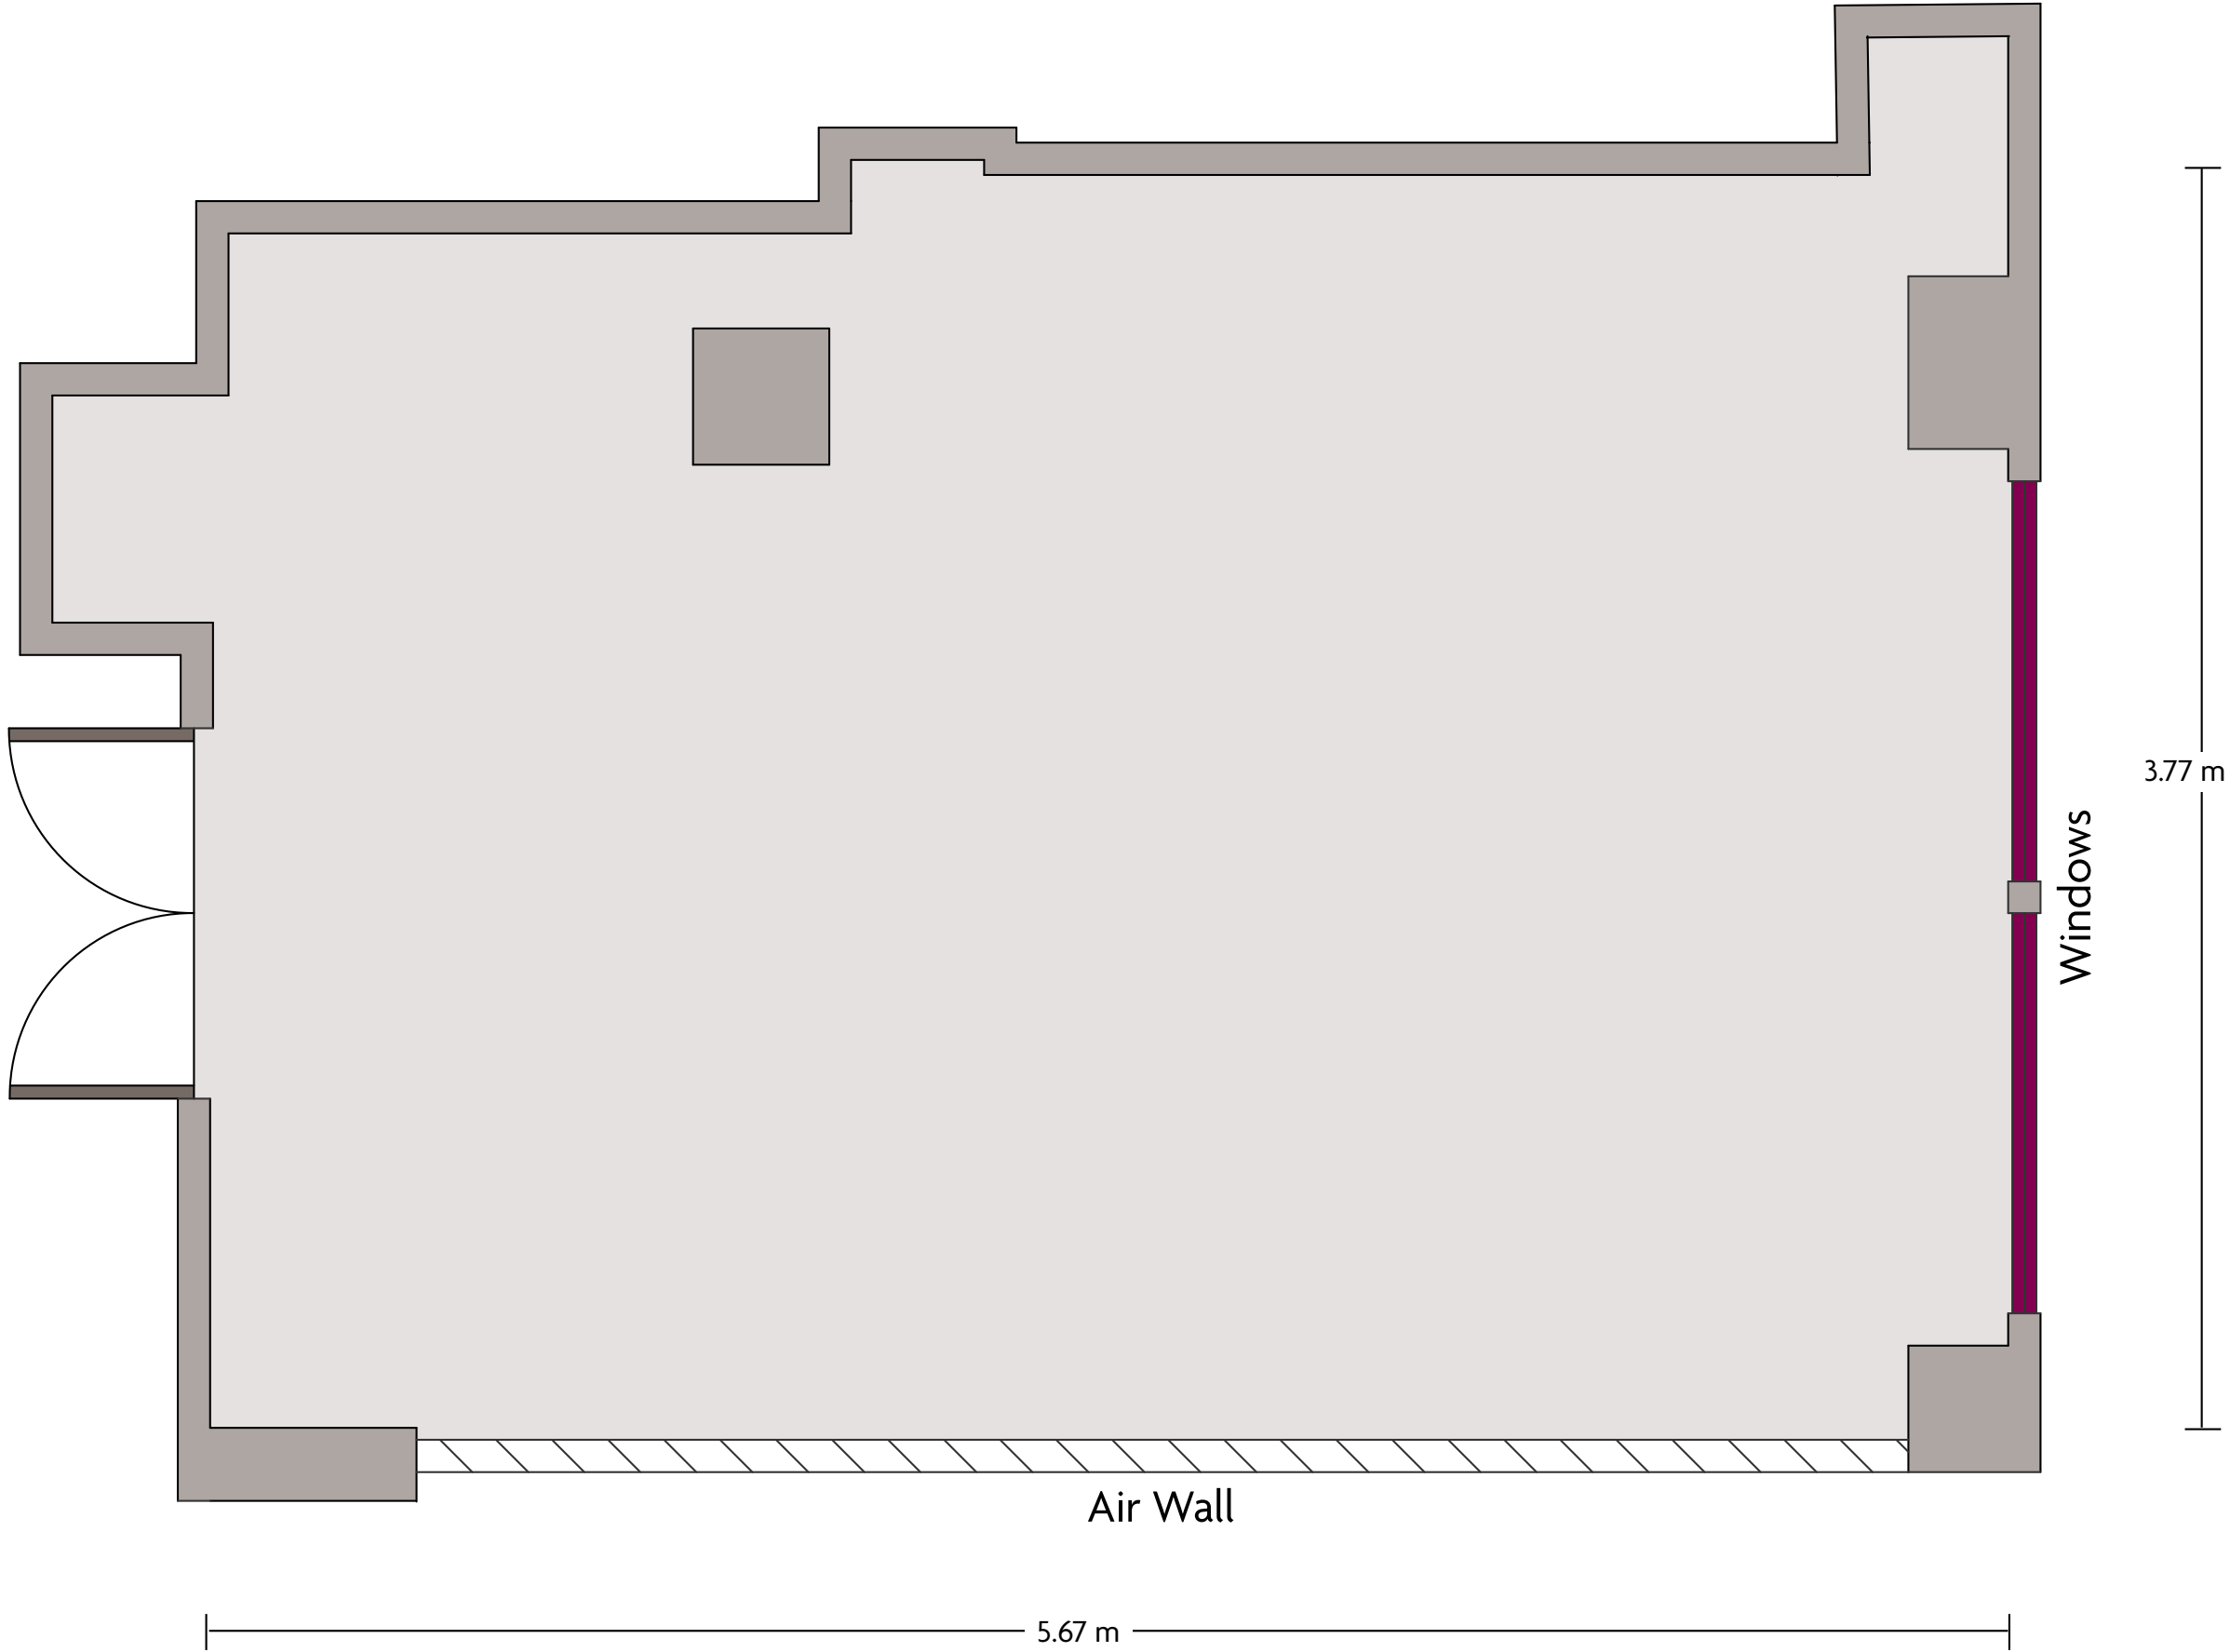

LENGTH: 9.8 m WIDTH: 6.2 m HEIGHT: 2.75 m TOTAL SQUARE METERS: 62.1 m² MAXIMUM CAPACITY: 70 POWER OUTLETS: 11

LENGTH: 5.7 m WIDTH: 3.8 m HEIGHT: 2.75 m TOTAL SQUARE METERS: 22.3 m² MAXIMUM CAPACITY: 60 POWER OUTLETS: 3

LENGTH: 7.0 m WIDTH: 6.2 m HEIGHT: 2.75 m TOTAL SQUARE METERS: 39.9 m² MAXIMUM CAPACITY: 60 POWER OUTLETS: 2

LENGTH: 8.0 m WIDTH: 4.1 m HEIGHT: 2.75 m TOTAL SQUARE METERS: 62.5 m² MAXIMUM CAPACITY: 120 POWER OUTLETS: 5

LENGTH: 11.0 m WIDTH: 6.2 m HEIGHT: 2.75 m TOTAL SQUARE METERS: 62.5 m² MAXIMUM CAPACITY: 120 POWER OUTLETS: 5

LENGTH: 21.0 m WIDTH: 7.4 m HEIGHT: 2.75 m TOTAL SQUARE METERS: 115.5 m² MAXIMUM CAPACITY: 80 POWER OUTLETS: 0