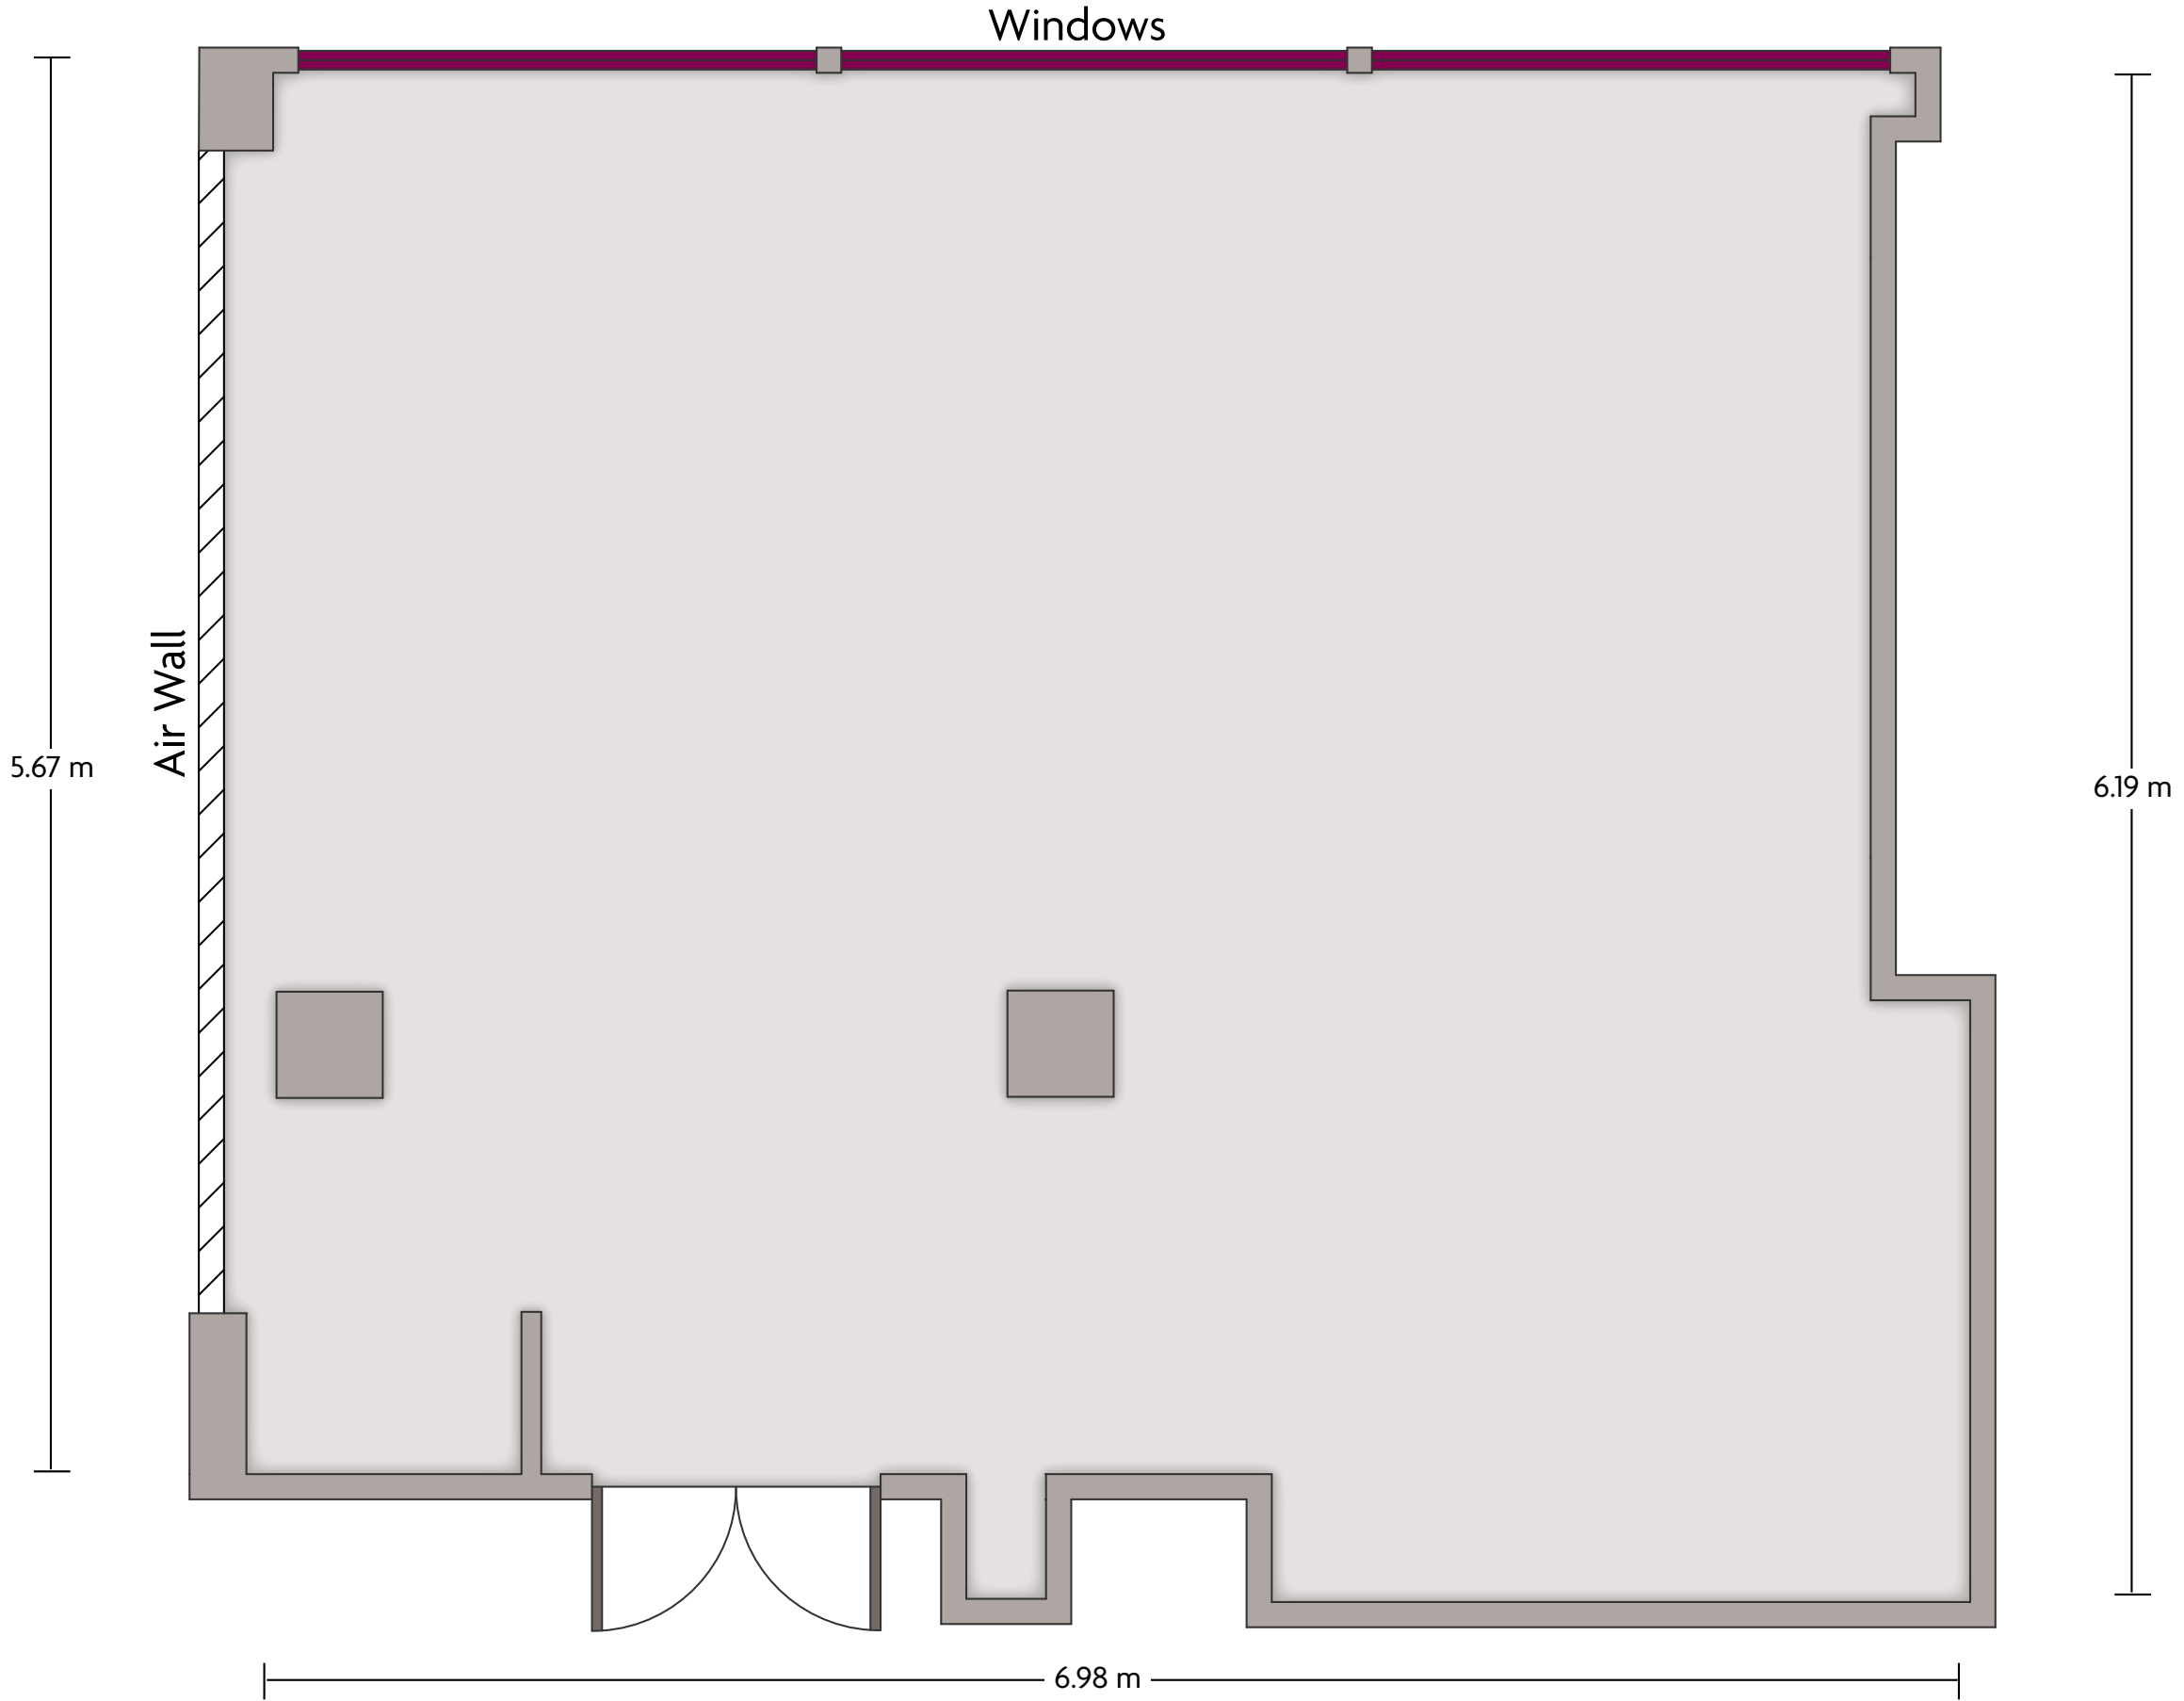

LENGTH: 9.8 m WIDTH: 6.2 m HEIGHT: 2.75 m TOTAL SQUARE METERS: 62.1 m² MAXIMUM CAPACITY: 70 POWER OUTLETS: 11

LENGTH: 5.7 m WIDTH: 3.8 m HEIGHT: 2.75 m TOTAL SQUARE METERS: 22.3 m² MAXIMUM CAPACITY: 60 POWER OUTLETS: 3

LENGTH: 7.0 m WIDTH: 6.2 m HEIGHT: 2.75 m TOTAL SQUARE METERS: 39.9 m² MAXIMUM CAPACITY: 60 POWER OUTLETS: 2

LENGTH: 8.0 m WIDTH: 4.1 m HEIGHT: 2.75 m TOTAL SQUARE METERS: 62.5 m² MAXIMUM CAPACITY: 120 POWER OUTLETS: 5

LENGTH: 11.0 m WIDTH: 6.2 m HEIGHT: 2.75 m TOTAL SQUARE METERS: 62.5 m² MAXIMUM CAPACITY: 120 POWER OUTLETS: 5

LENGTH: 21.0 m WIDTH: 7.4 m HEIGHT: 2.75 m TOTAL SQUARE METERS: 115.5 m² MAXIMUM CAPACITY: 80 POWER OUTLETS: 0